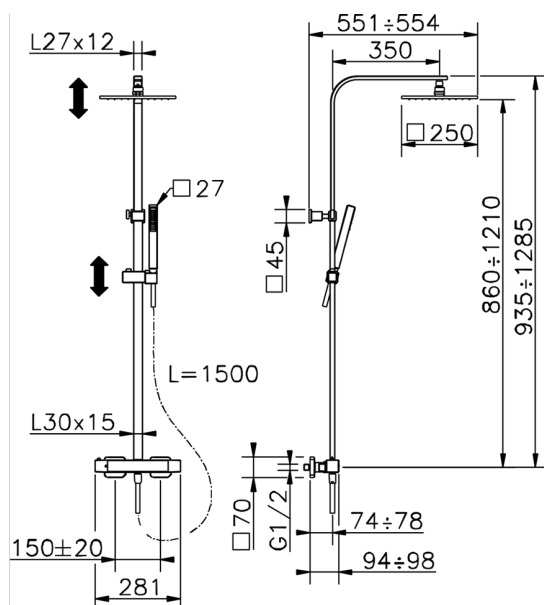

## Thermostatic shower column, 2-function COLUMNS\_QMC8603H

MODEL **QMC8603H**

Thermostatic shower column, 2-function, 2-outlet devia stop, adjustable riser column, sliding handshower holder, ABS 27x27mm one spray minimalist square handshower, 250x250 BRASS Square headshower, 150 cm smooth SILVERFLEX Flexible Hose

AVAILABLE FINISHINGS

CHARACTERISTICS

Cartridge Spare Parts **22.04A.AR - ZZ97279004**

**Argo 2 (long filter) Thermostatic Valve**

### DeviaStop

The Huber Devia Stop technology allows to adjust the water flow and to direct it to the selected output point (overhead soaker, hand shower, etc).