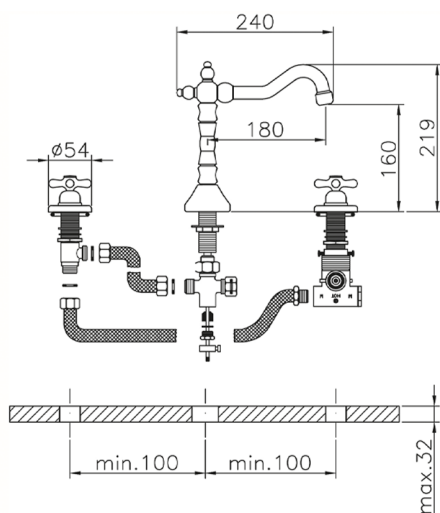

## Thermostatic 3-hole washbasin mixer CROISSETTE\_CST72010

MODEL **CST72010**

Thermostatic 3-hole washbasin mixer, with 1"1/4 automatic pop-up waste, swivel spout, 1/2" F flexible hoses

### CHARACTERISTICS

Cartridge Spare Parts **24.04A.PP**

**8x20 Plus P Thermostatic Valve**