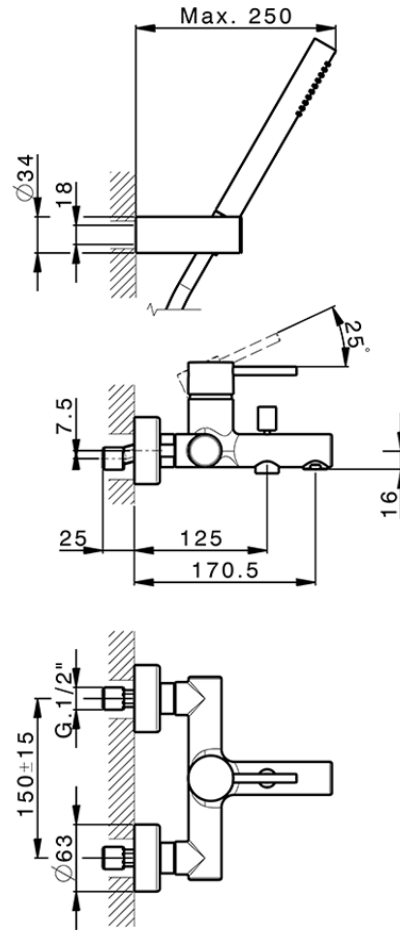

## Single lever bath mixer, shower set M32\_MT000121

MT000121

<https://en.huberitalia.com/single-lever-bath-mixer-shower-set-m32-mt000121>

2024-12-19