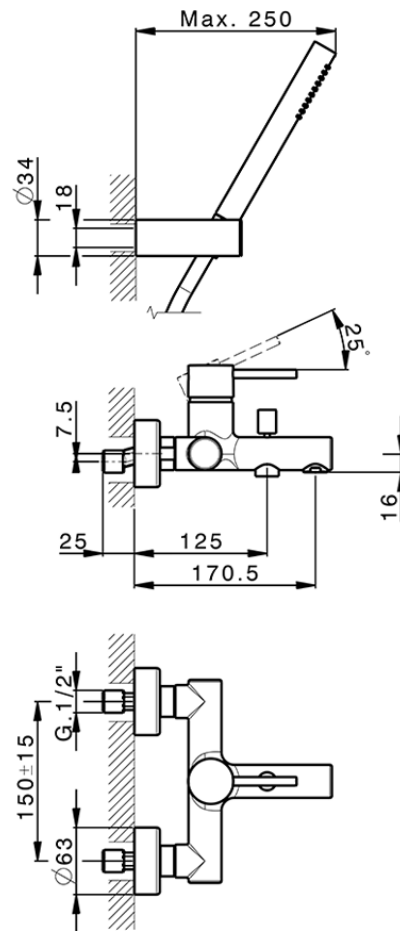

Single lever bath mixer, shower set M32_MT000121

MT000121

<https://en.huberitalia.com/single-lever-bath-mixer-shower-set-m32-mt000121>

2024-12-18