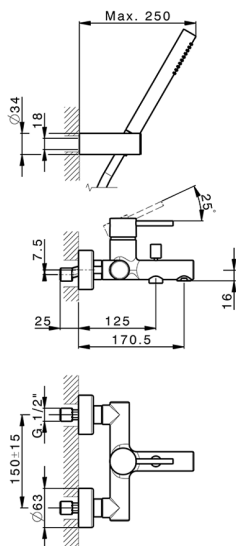

## Single lever bath mixer, shower set M32\_MT000121

MODEL **MT000121**

Single lever bath mixer, with shower set, wall mounted adjustable handshower bracket, 23 mm Brass One Spray handshower, 150 cm SUPREME smooth flexible hose

### CHARACTERISTICS

Cartridge Spare Parts **ZZ95435000**

**35 mm Cartridge**

### EcoStop

EcoStop feature limits water flow to approximately 50% of maximum output with one point of resistance on setting. Push slightly past the middle stop only when full water output is required. This will save water up to 50%.