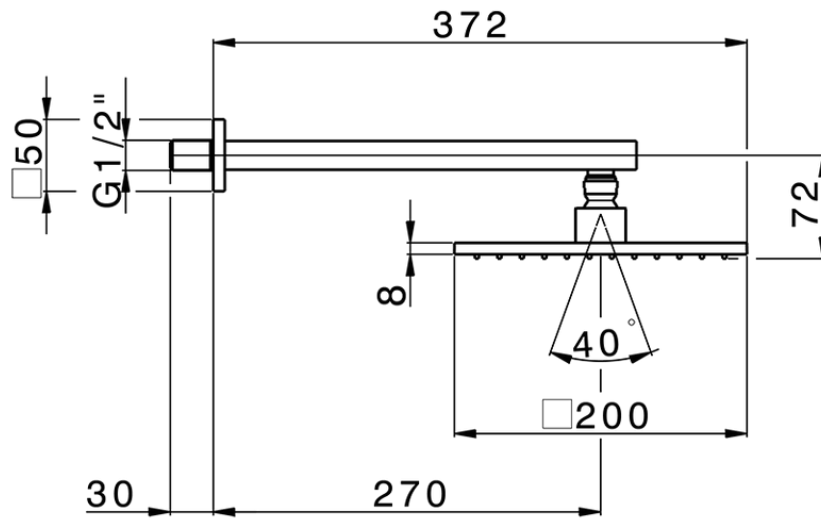

Shower arm with showerhead SHOWER_SS013650

SS013650

<https://en.huberitalia.com/shower-arm-with-showerhead-shower-ss013650>

2026-06-29