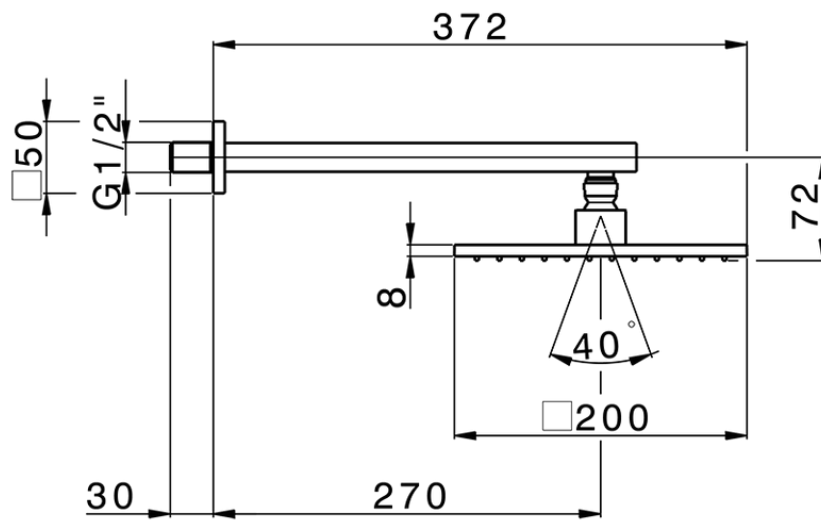

Shower arm with showerhead SHOWER_SS013650

SS013650

<https://en.huberitalia.com/shower-arm-with-showerhead-shower-ss013650>

2026-06-08