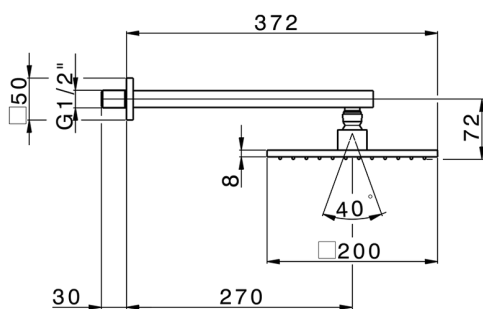

Shower arm with showerhead SHOWER_SS013650

MODEL **SS013650**

Shower arm with showerhead, 200x200 mm square showerhead in BRASS, 270 mm shower arm

AVAILABLE FINISHINGS

- **21** 21 Chrome
- **2B** 2B Polished Nickel
- **2F** 2F Brushed Nickel
- **2Q** 2Q Black Titanium
- **40** 40 Matt Black
- **4Q** 4Q Matt White

CHARACTERISTICS

2026-06-08