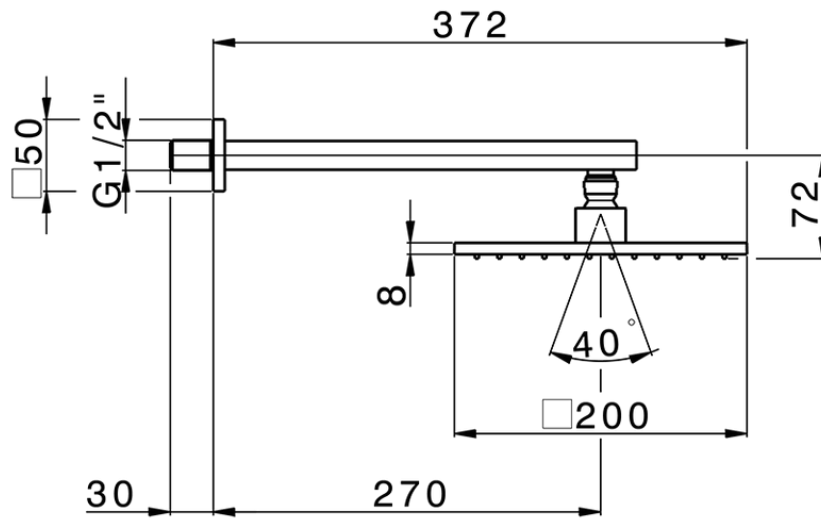

Shower arm with showerhead SHOWER_SS013650

SS013650

<https://en.huberitalia.com/shower-arm-with-showerhead-shower-ss013650>

2026-06-09