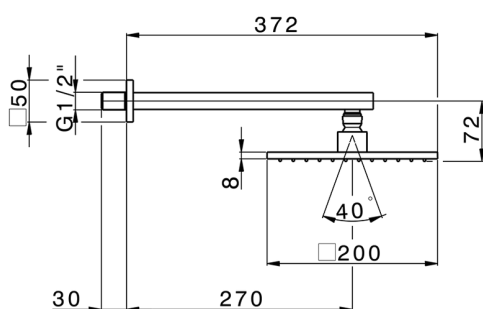

Shower arm with showerhead SHOWER_SS013650

MODEL **SS013650**

Shower arm with showerhead, 200x200 mm square showerhead in BRASS, 270 mm shower arm

AVAILABLE FINISHINGS

- **21** 21 Chrome
- **2B** 2B Polished Nickel
- **2F** 2F Brushed Nickel
- **2Q** 2Q Black Titanium
- **40** 40 Matt Black
- **4Q** 4Q Matt White

CHARACTERISTICS

2026-06-13