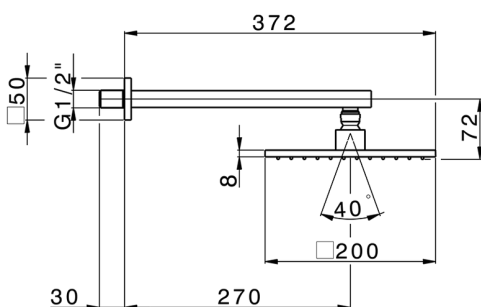

Shower arm with showerhead SHOWER_SS013650

MODEL **SS013650**

Shower arm with showerhead, 200x200 mm square showerhead in BRASS, 270 mm shower arm

AVAILABLE FINISHINGS

- **21** 21 Chrome
- **2B** 2B Polished Nickel
- **2F** 2F Brushed Nickel
- **2Q** 2Q Black Titanium
- **40** 40 Matt Black
- **4Q** 4Q Matt White

CHARACTERISTICS

2026-02-24