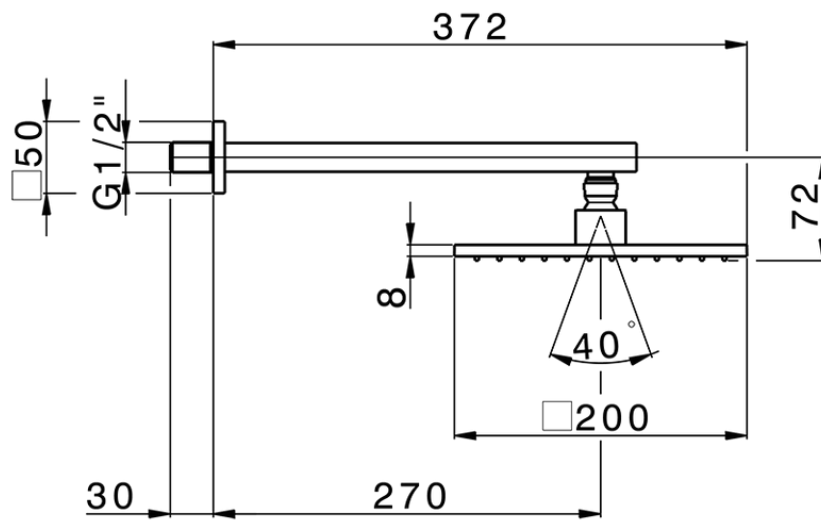

Shower arm with showerhead SHOWER\_SS013650

SS013650

<https://en.huberitalia.com/shower-arm-with-showerhead-shower-ss013650>

2026-04-30