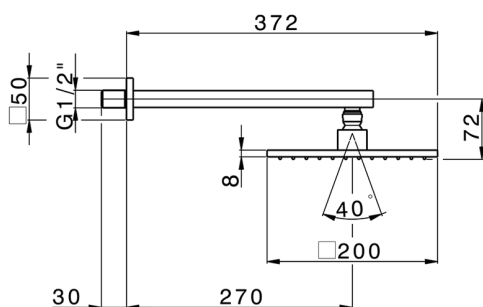

Shower arm with showerhead SHOWER_SS013650

MODEL **SS013650**

Shower arm with showerhead, 200x200 mm square showerhead in BRASS, 270 mm shower arm

AVAILABLE FINISHINGS

- **21** 21 Chrome
- **2B** 2B Polished Nickel
- **2F** 2F Brushed Nickel
- **2Q** 2Q Black Titanium
- **40** 40 Matt Black
- **4Q** 4Q Matt White

CHARACTERISTICS

2026-04-30