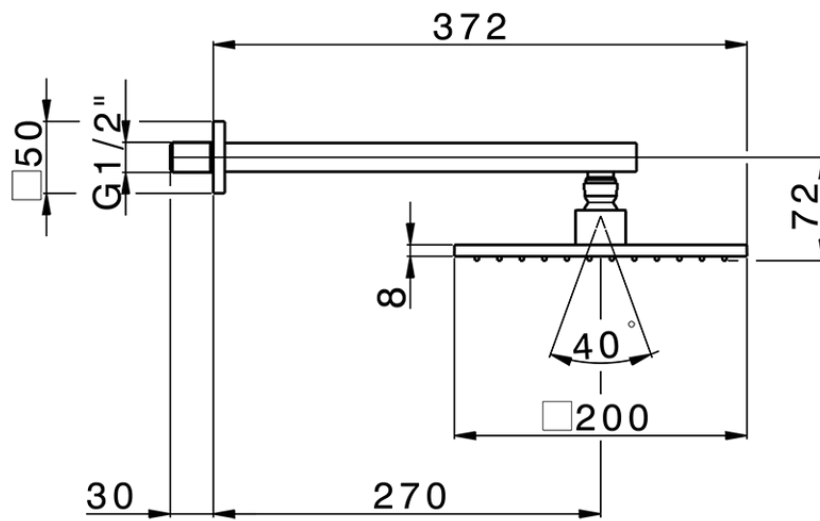

Shower arm with showerhead SHOWER_SS013650

SS013650

<https://en.huberitalia.com/shower-arm-with-showerhead-shower-ss013650>

2026-04-07