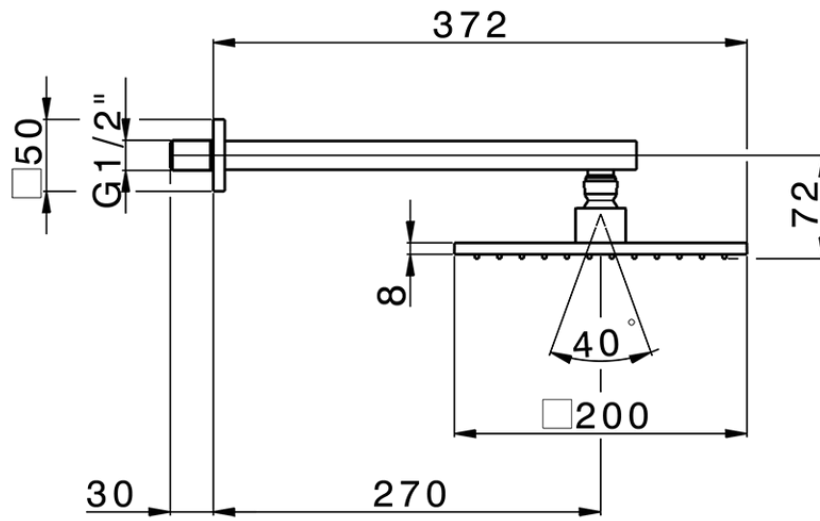

Shower arm with showerhead SHOWER_SS013650

SS013650

<https://en.huberitalia.com/shower-arm-with-showerhead-shower-ss013650>

2026-04-28