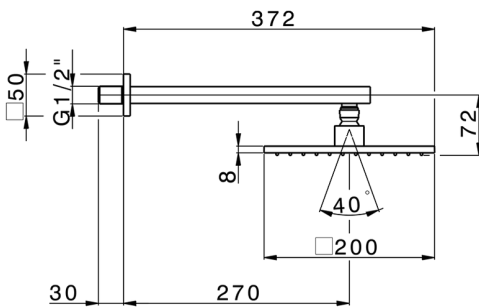

Shower arm with showerhead SHOWER_SS013650

MODEL **SS013650**

Shower arm with showerhead, 200x200 mm square showerhead in BRASS, 270 mm shower arm

AVAILABLE FINISHINGS

- **21** 21 Chrome
- **2B** 2B Polished Nickel
- **2F** 2F Brushed Nickel
- **2Q** 2Q Black Titanium
- **40** 40 Matt Black
- **4Q** 4Q Matt White

CHARACTERISTICS

2026-04-28