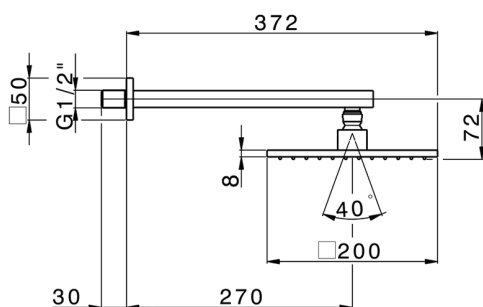

Shower arm with showerhead SHOWER_SS013650

MODEL **SS013650**

Shower arm with showerhead, 200x200 mm square showerhead in BRASS, 270 mm shower arm

AVAILABLE FINISHINGS

- **21** 21 Chrome
- **2B** 2B Polished Nickel
- **2F** 2F Brushed Nickel
- **2Q** 2Q Black Titanium
- **40** 40 Matt Black
- **4Q** 4Q Matt White

CHARACTERISTICS

2026-05-19