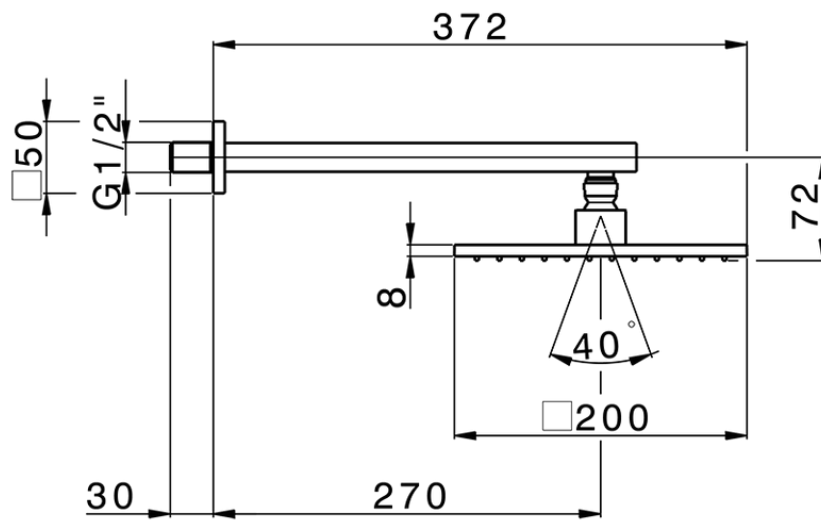

Shower arm with showerhead SHOWER_SS013650

SS013650

<https://en.huberitalia.com/shower-arm-with-showerhead-shower-ss013650>

2026-04-28