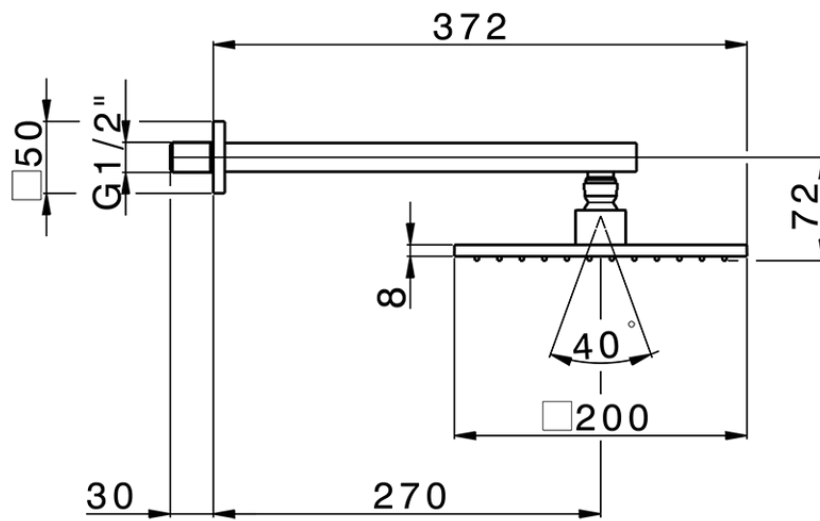

Shower arm with showerhead SHOWER_SS013650

SS013650

<https://en.huberitalia.com/shower-arm-with-showerhead-shower-ss013650>

2026-05-19