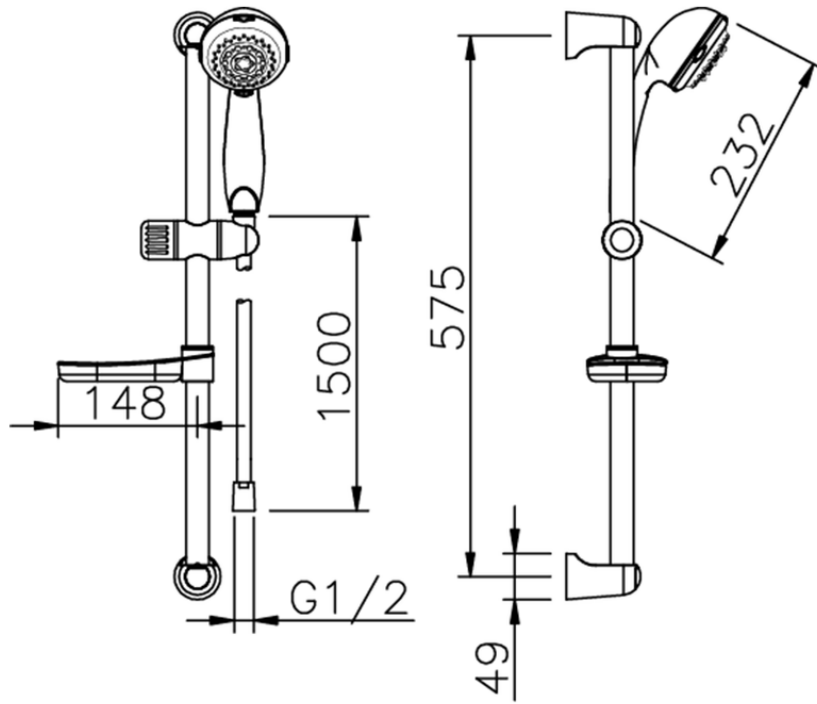

Shower set SHOWER_62.36H.

62.36H.

<https://en.huberitalia.com/shower-set-shower-62-36h>

2026-06-06