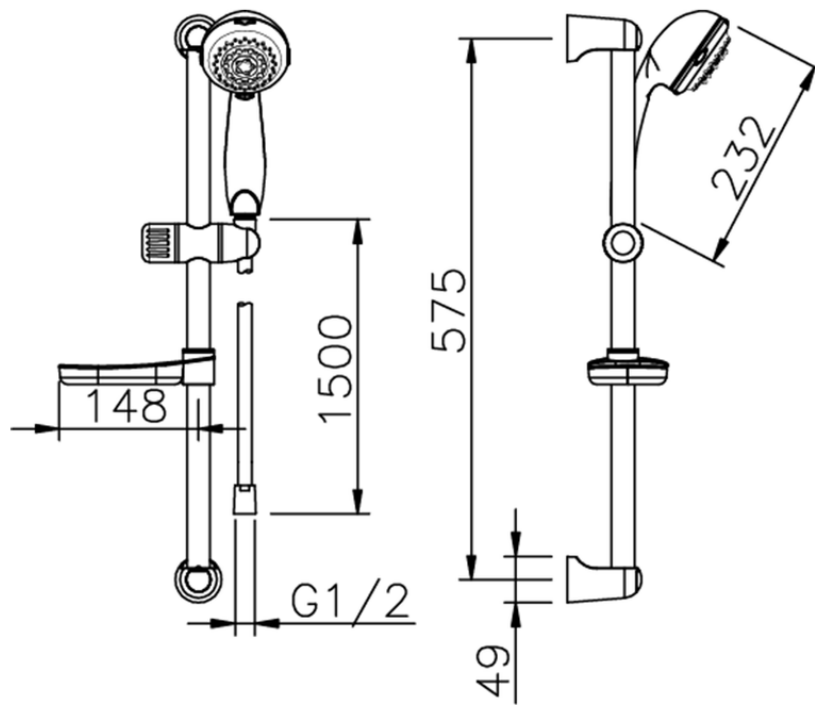

Shower set SHOWER_62.36H.

62.36H.

<https://en.huberitalia.com/shower-set-shower-62-36h>

2026-06-10