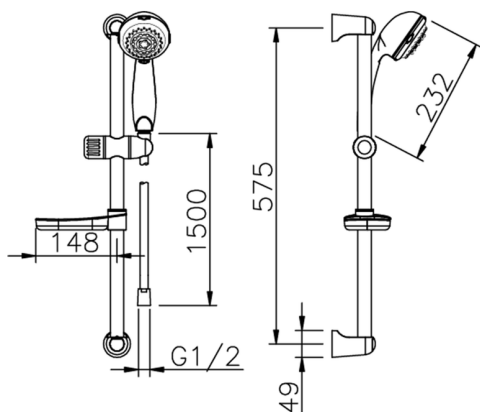

Shower set SHOWER_62.36H.

MODEL **62.36H.**

Shower set, 57 cm Sliding rail bar with sliding bracket, 5 Sprays Handshower, 150 cm Brass flexible hose

AVAILABLE FINISHINGS

CHARACTERISTICS

2026-04-05