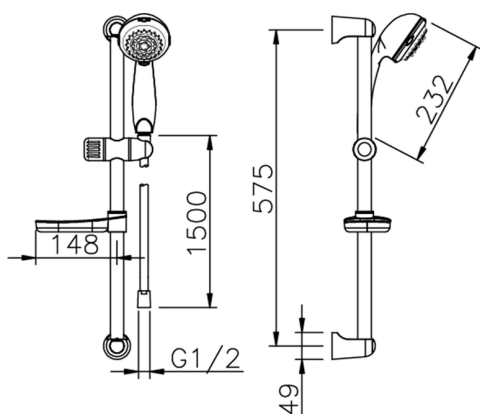

Shower set SHOWER_62.36H.

MODEL **62.36H.**

Shower set, 57 cm Sliding rail bar with sliding bracket, 5 Sprays Handshower, 150 cm Brass flexible hose

AVAILABLE FINISHINGS

CHARACTERISTICS

2026-05-17