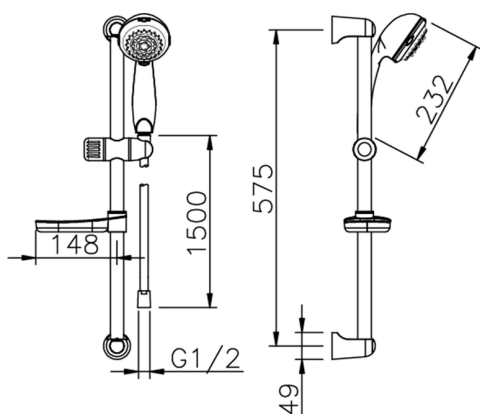

Shower set SHOWER_62.36H.

MODEL **62.36H.**

Shower set, 57 cm Sliding rail bar with sliding bracket, 5 Sprays Handshower, 150 cm Brass flexible hose

AVAILABLE FINISHINGS

CHARACTERISTICS

2026-06-06