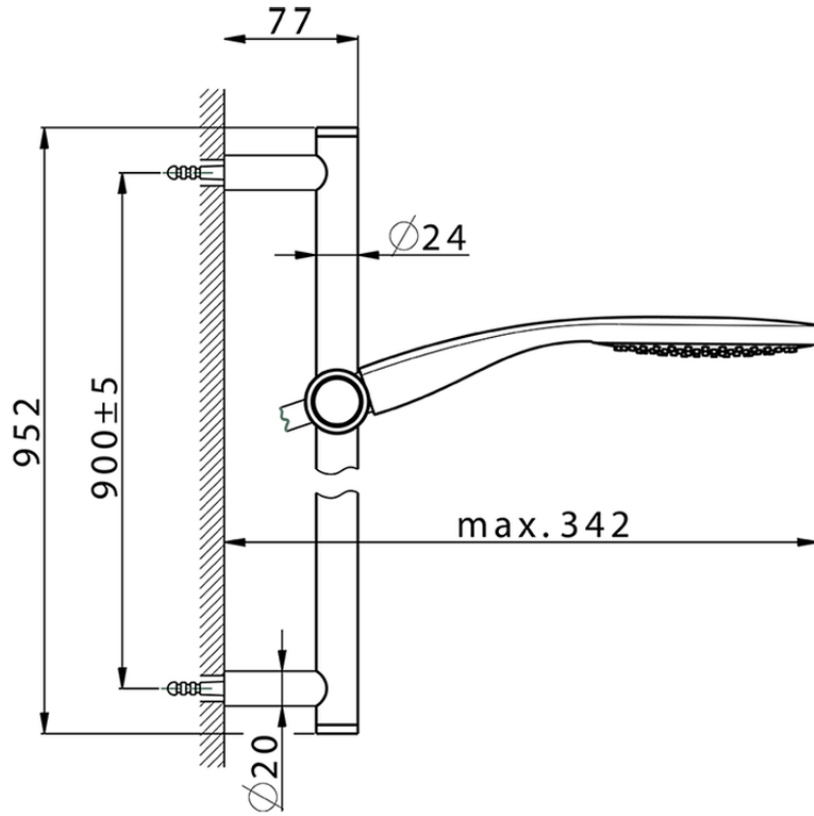

Slide rail shower set SHOWER_CR003111

CR003111

<https://en.huberitalia.com/slide-rail-shower-set-shower-cr003111>

2025-04-18