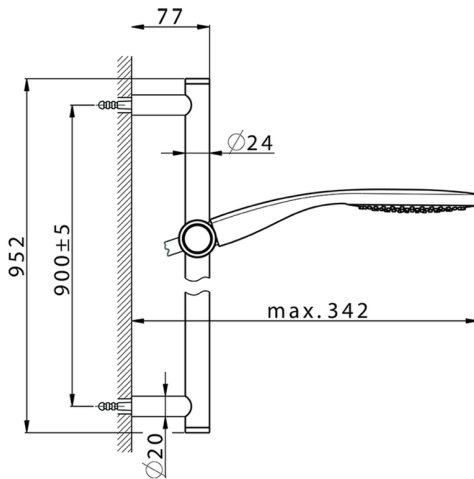

CHARACTERISTICS

2025-04-18