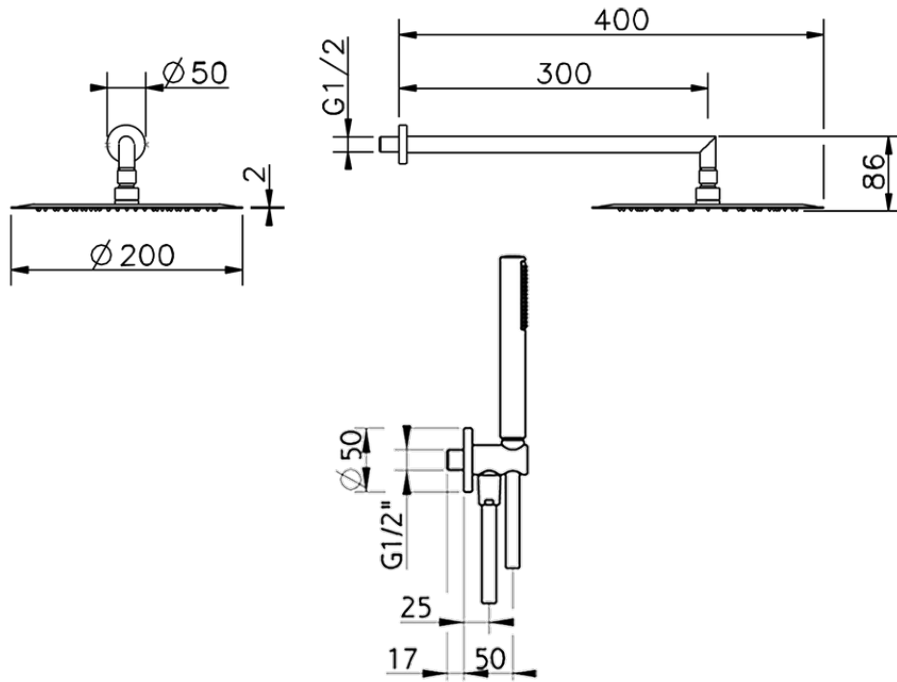

Arm and Shower Set with wall elbow integrated SHOWER_SS0K0010

SS0K0010

<https://en.huberitalia.com/arm-and-shower-set-with-wall-elbow-integrated-shower-ss0k0010>

2024-12-04