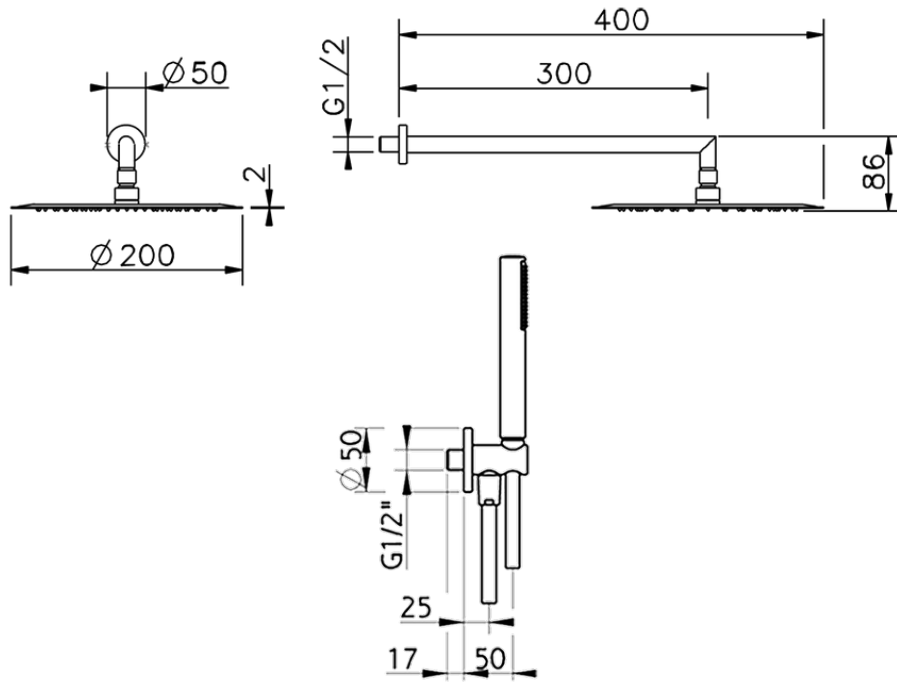

Arm and Shower Set with wall elbow integrated SHOWER_SS0K0010

SS0K0010

<https://en.huberitalia.com/arm-and-shower-set-with-wall-elbow-integrated-shower-ss0k0010>

2025-01-15