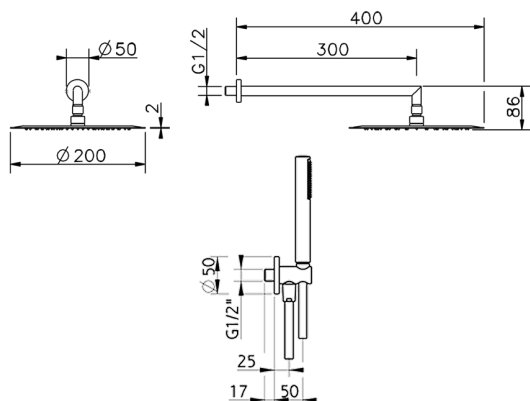

Arm and Shower Set with wall elbow integrated SHOWER_SS0K0010

MODEL **SS0K0010**

Arm and Shower Set with wall elbow integrated, 300 mm shower arm, 200 mm round showerhead 2 mm thick INOX, ABS D.26 mm minimalistic one spray handshower, 1/2" wall elbow, 150 cm smooth SILVERFLEX Flexible Hose

AVAILABLE FINISHINGS

21 21 Chrome

CHARACTERISTICS

2025-01-15