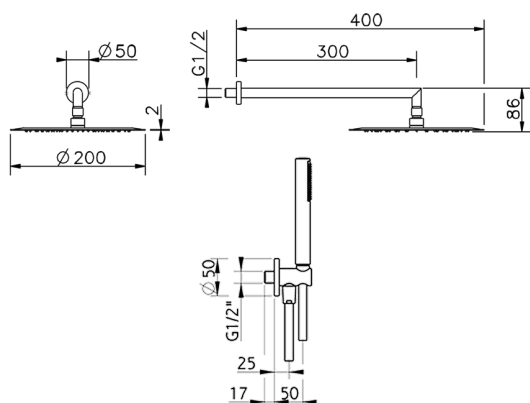

Arm and Shower Set with wall elbow integrated SHOWER_SS0K0010

MODEL **SS0K0010**

Arm and Shower Set with wall elbow integrated, 300 mm shower arm, 200 mm round showerhead 2 mm thick INOX, ABS D.26 mm minimalistic one spray handshower, 1/2" wall elbow, 150 cm smooth SILVERFLEX Flexible Hose

AVAILABLE FINISHINGS

CHARACTERISTICS

2024-12-04