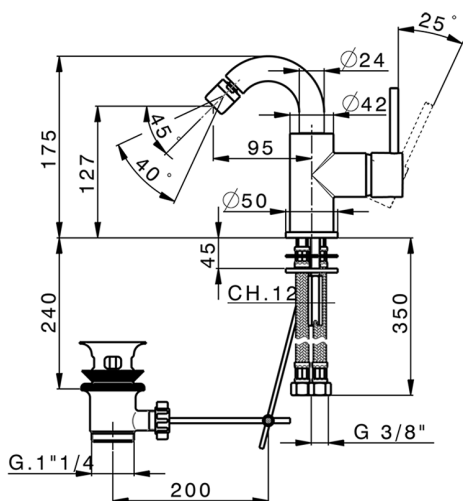

## Single lever bidet mixer EnergySave K2\_K2002555

MODEL **K2002555**

Single lever bidet mixer EnergySave,swivel spout,with 1"1/4 automatic pop-up waste,G.3/8" stainless steel flexible hose

### CHARACTERISTICS

Cartridge Spare Parts **ZZ95409000**  
**35 mm Cartridge**

#### EcoStop

EcoStop feature limits water flow to approximately 50% of maximum output with one point of resistance on setting. Push slightly past the middle stop only when full water output is required. This will save water up to 50%.