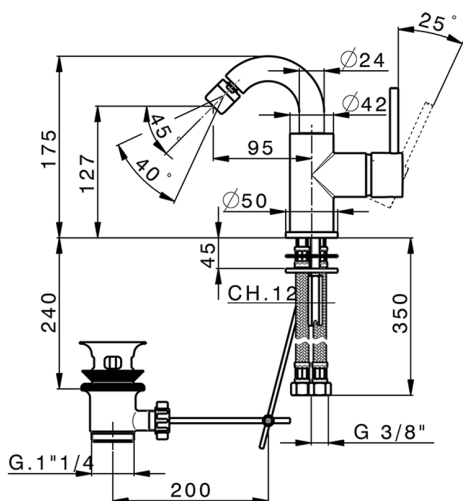

## Single lever bidet mixer EnergySave K2\_K2002555

MODEL **K2002555**

Single lever bidet mixer EnergySave, swivel spout, with 1"1/4 automatic pop-up waste, G.3/8" stainless steel flexible hose

### CHARACTERISTICS

Cartridge Spare Parts **ZZ95409000**  
**35 mm Cartridge**

#### EcoStop

EcoStop feature limits water flow to approximately 50% of maximum output with one point of resistance on setting. Push slightly past the middle stop only when full water output is required. This will save water up to 50%.