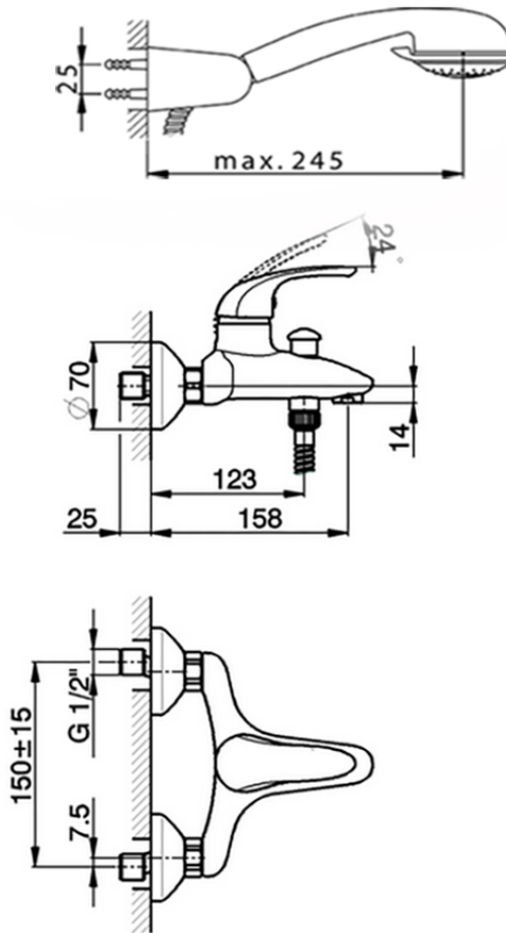

Single lever bath mixer, with shower set NORMA_NM000120

NM000120

<https://en.huberitalia.com/single-lever-bath-mixer-with-shower-set-norma-nm000120>

2024-11-15