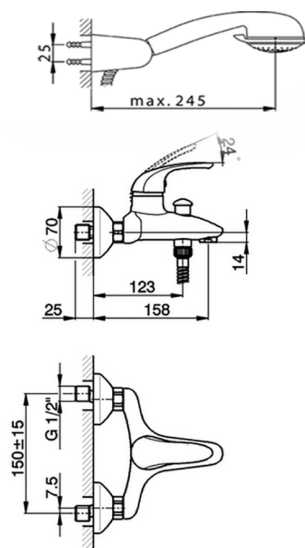

Single lever bath mixer, with shower set NORMA_NM000120

MODEL **NM000120**

Single lever bath mixer, with shower set, wall mounted adjustable handshower bracket, Teti ABS 3 sprays handshower, Brass 150 cm flexible hose

AVAILABLE FINISHINGS

CHARACTERISTICS

Cartridge Spare Parts **ZZ94034000**

35 mm Cartridge

2024-11-15