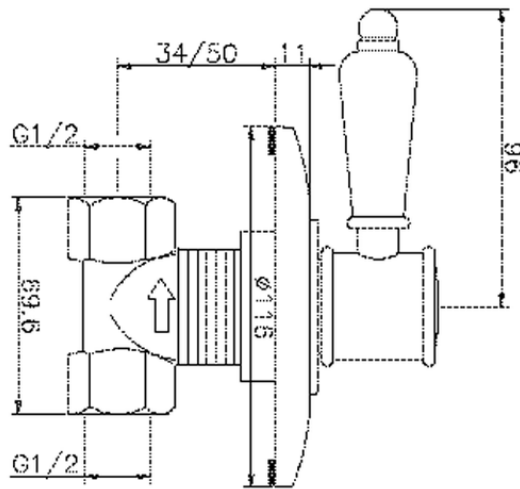

Concealed stop valve VICTORIAN_VT000310

VT000310

<https://en.huberitalia.com/concealed-stop-valve-victorian-vt000310>

2024-12-22