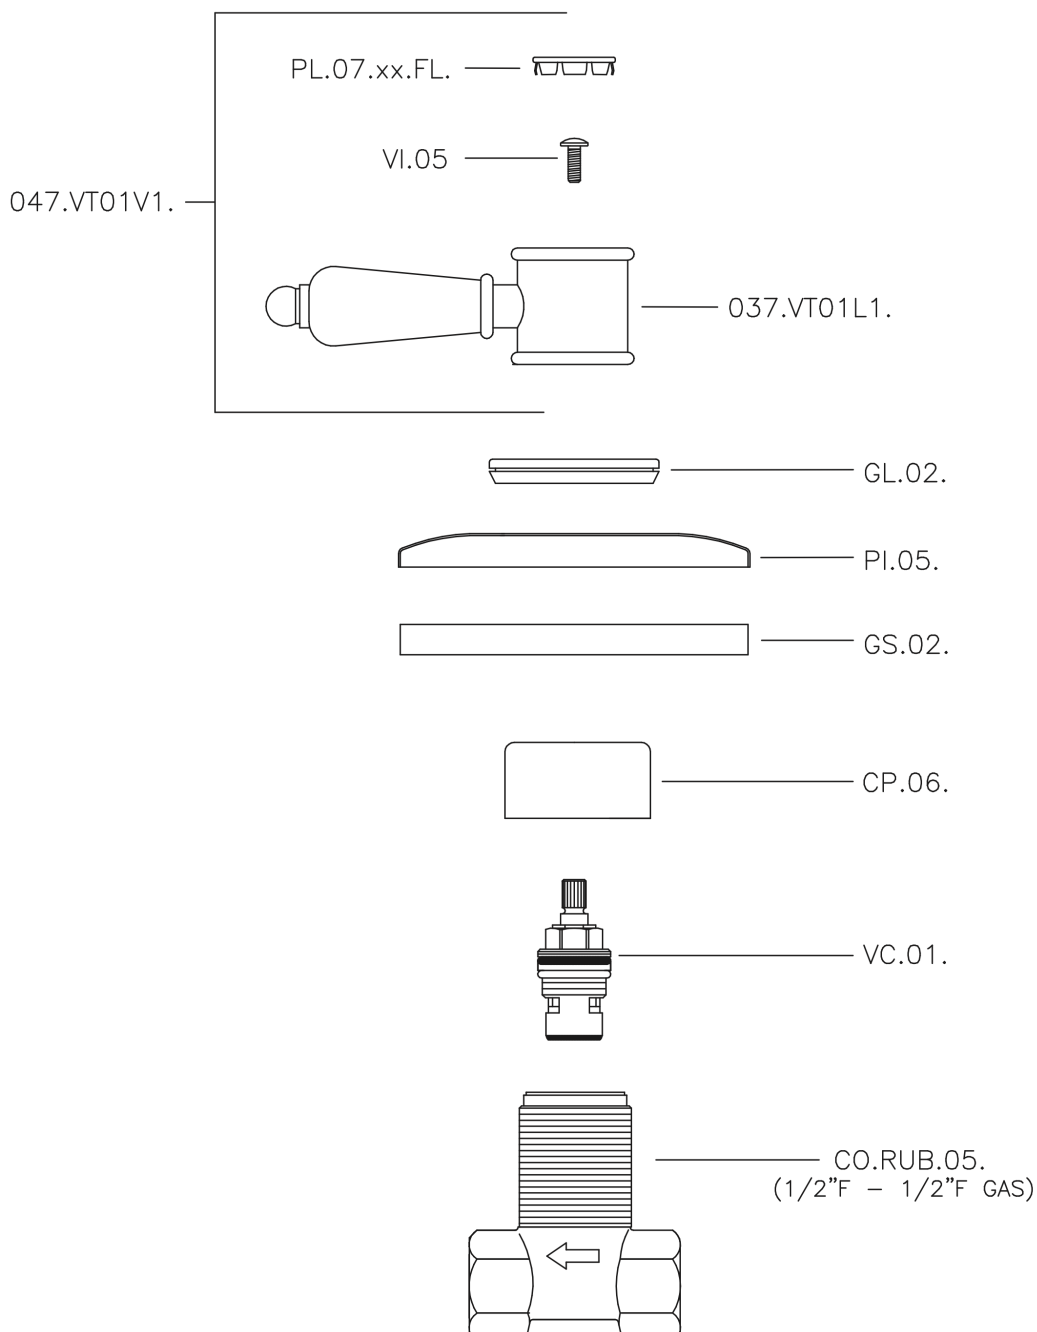

Concealed stop valve VICTORIAN_VT000310

MODEL **VT000310**

Concealed stop valve, 1/2" F outlet

AVAILABLE FINISHINGS

-  **21** 21 Chrome
-  **27** 27 Old Bronze
-  **2A** 2A Satin Brushed Nickel
-  **2G** 2G Antique Gold
-  **2W** 2W Brushed Gold

CHARACTERISTICS

Installation **Concealed**

Concealed stop valve VICTORIAN_VT000310

VT000310

<https://en.huberitalia.com/concealed-stop-valve-victorian-vt000310>

2024-12-22