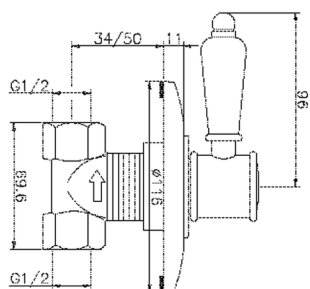

Concealed stop valve VICTORIAN_VT000310

MODEL **VT000310**

Concealed stop valve, 1/2" F outlet

AVAILABLE FINISHINGS

-  **21** 21 Chrome
-  **27** 27 Old Bronze
-  **2A** 2A Satin Brushed Nickel
-  **2G** 2G Antique Gold
-  **2W** 2W Brushed Gold

CHARACTERISTICS

Installation **Concealed**

Concealed stop valve VICTORIAN_VT000310

VT000310

<https://en.huberitalia.com/concealed-stop-valve-victorian-vt000310>

2024-12-22