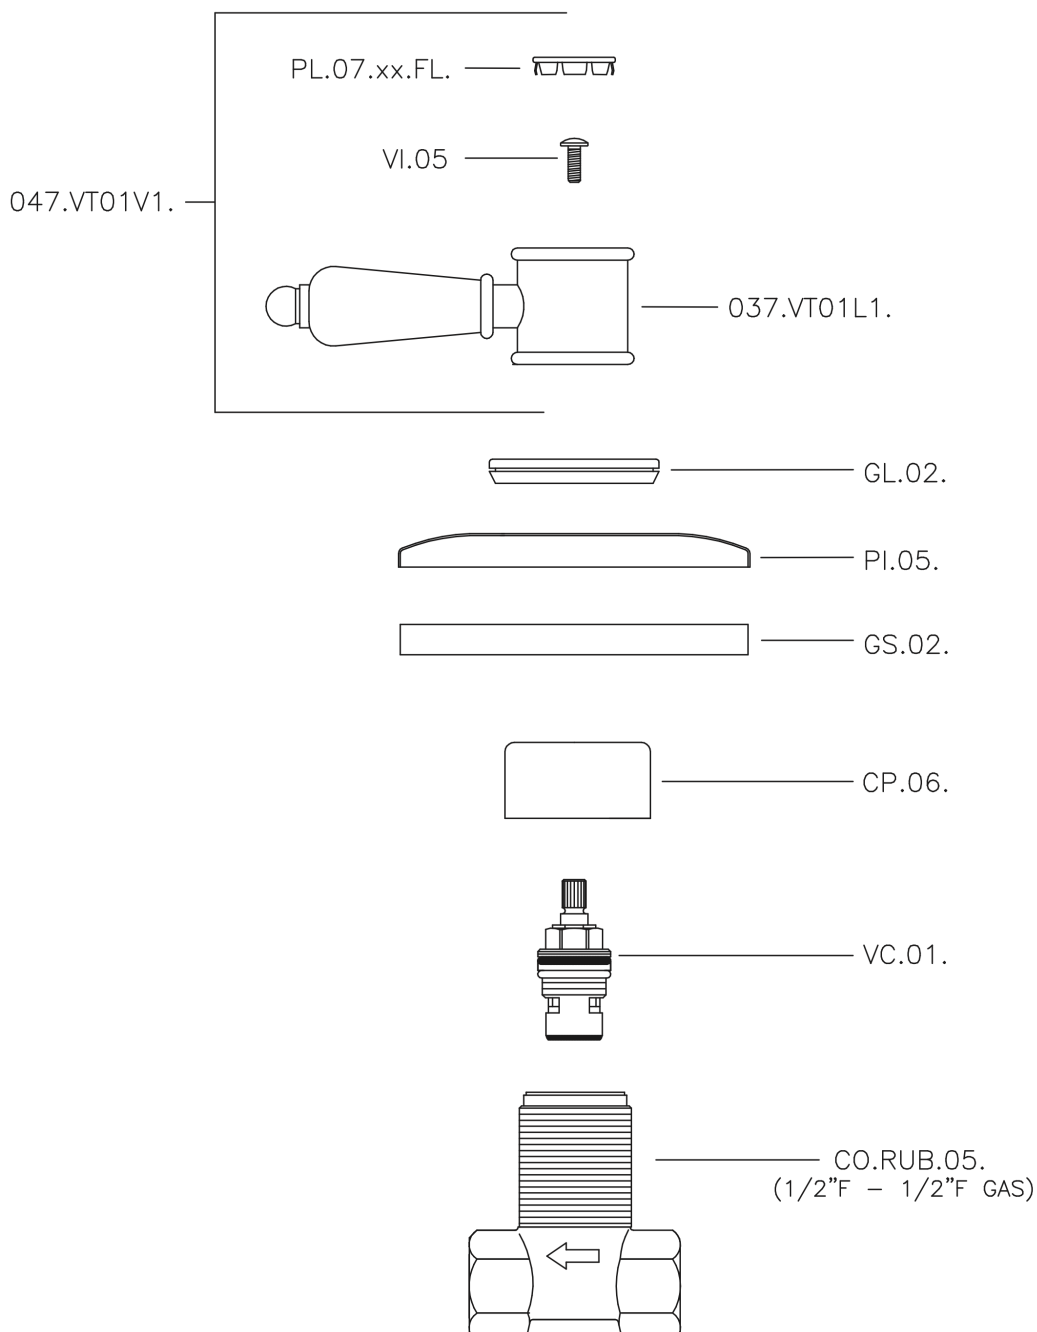

## Concealed stop valve VICTORIAN\_VT000310

VT000310

<https://en.huberitalia.com/concealed-stop-valve-victorian-vt000310>

2024-12-22