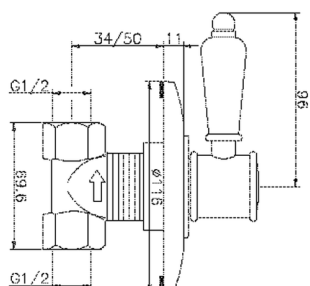

Concealed stop valve VICTORIAN_VT000310

MODEL **VT000310**

Concealed stop valve, 1/2" F outlet

AVAILABLE FINISHINGS

-  **21** 21 Chrome
-  **27** 27 Old Bronze
-  **2A** 2A Satin Brushed Nickel
-  **2G** 2G Antique Gold
-  **2W** 2W Brushed Gold

CHARACTERISTICS

Installation **Concealed**

Concealed stop valve VICTORIAN_VT000310

VT000310

<https://en.huberitalia.com/concealed-stop-valve-victorian-vt000310>

2024-12-22