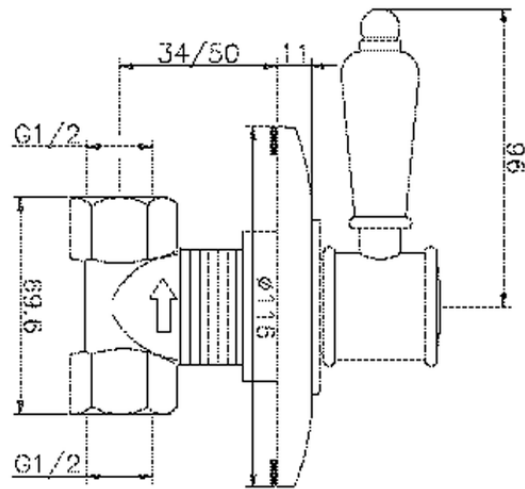

Concealed stop valve VICTORIAN_VT000310

VT000310

<https://en.huberitalia.com/concealed-stop-valve-victorian-vt000310>

2024-12-22