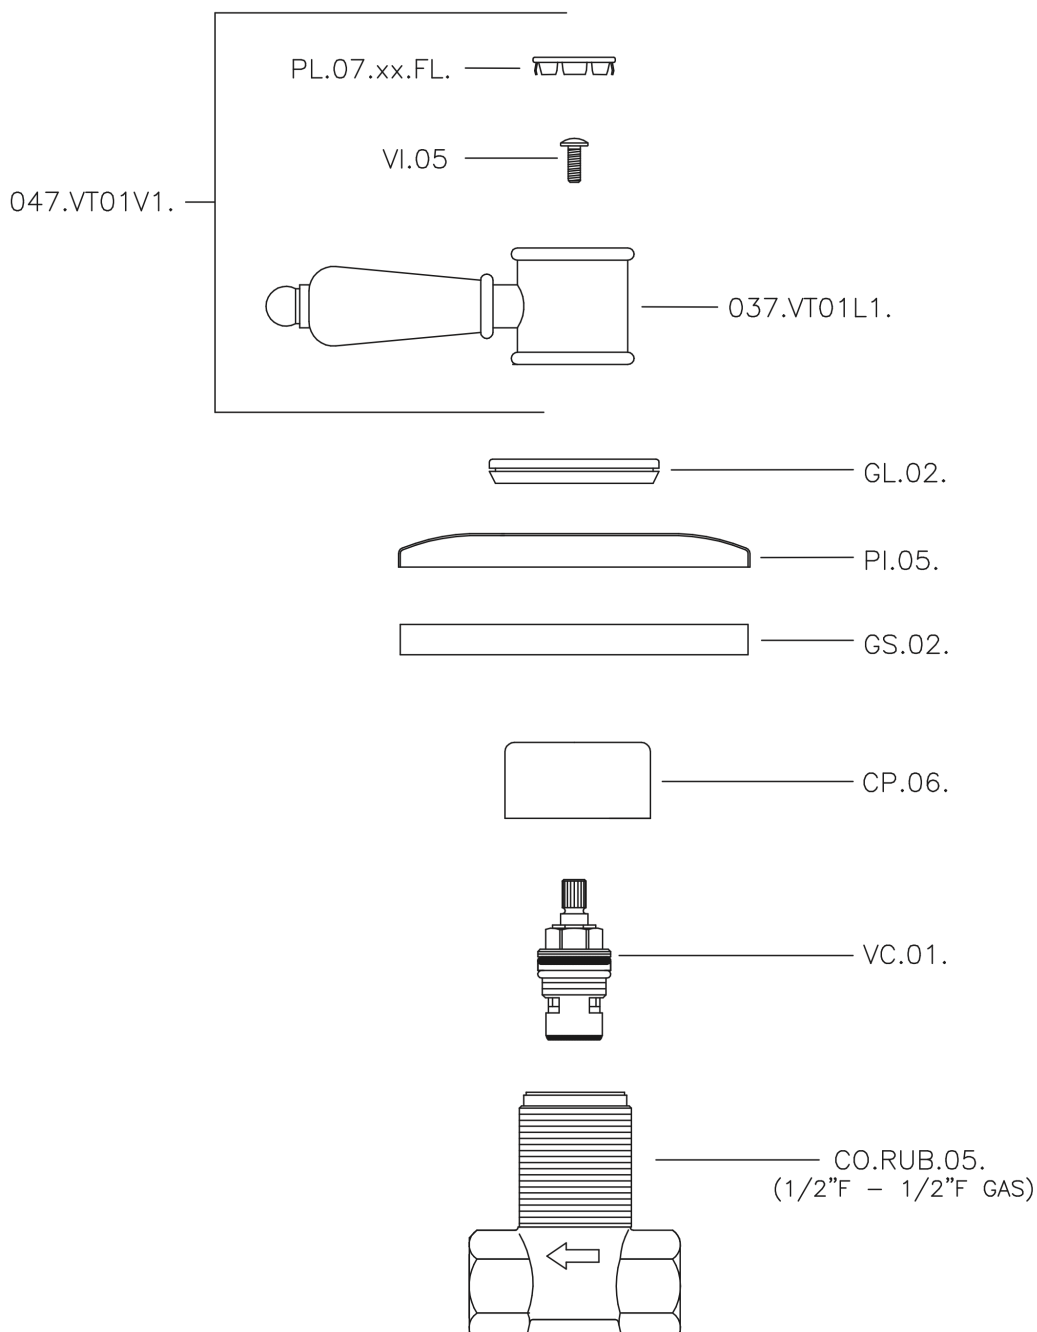

## Concealed stop valve VICTORIAN\_VT000310

MODEL **VT000310**

Concealed stop valve, 1/2" F outlet

### CHARACTERISTICS

Installation **Concealed**

## Concealed stop valve VICTORIAN\_VT000310

VT000310

<https://en.huberitalia.com/concealed-stop-valve-victorian-vt000310>

2024-12-31