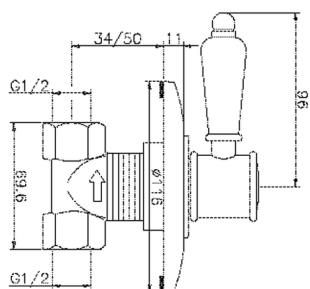

Concealed stop valve VICTORIAN_VT000310

MODEL **VT000310**

Concealed stop valve, 1/2" F outlet

AVAILABLE FINISHINGS

- **21** 21 Chrome
- **27** 27 Old Bronze
- **2A** 2A Satin Brushed Nickel
- **2G** 2G Antique Gold
- **2W** 2W Brushed Gold

CHARACTERISTICS

Installation **Concealed**