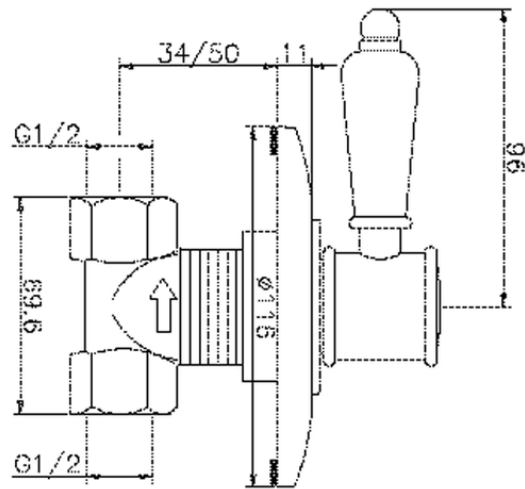

## Concealed stop valve VICTORIAN\_VT000310

VT000310

<https://en.huberitalia.com/concealed-stop-valve-victorian-vt000310>

2024-12-22