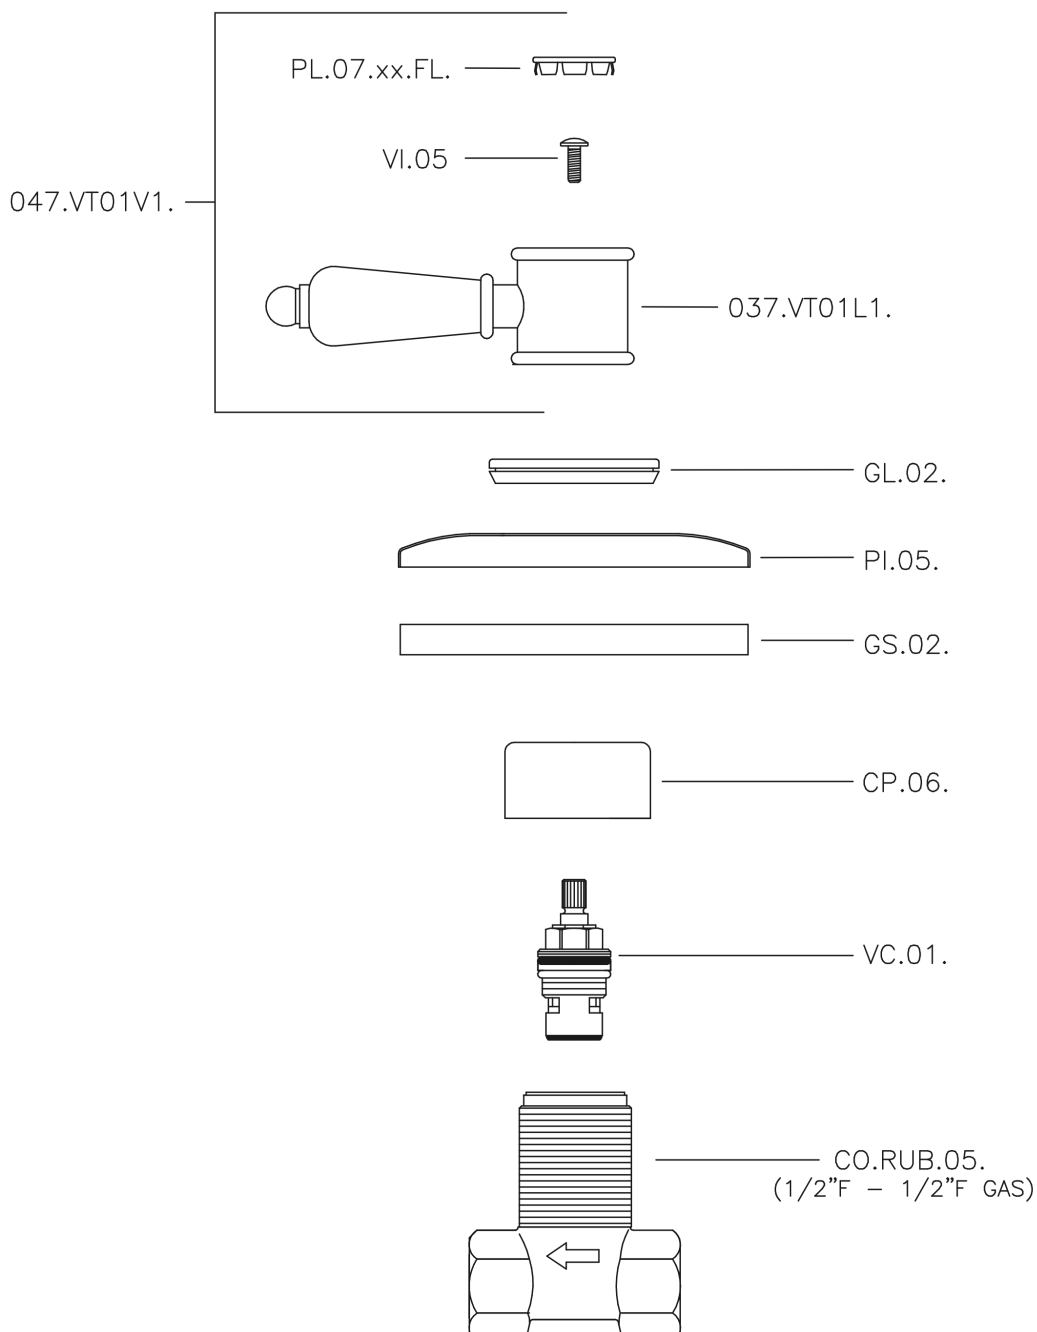

Concealed stop valve VICTORIAN_VT000310

VT000310

<https://en.huberitalia.com/concealed-stop-valve-victorian-vt000310>

2024-12-22