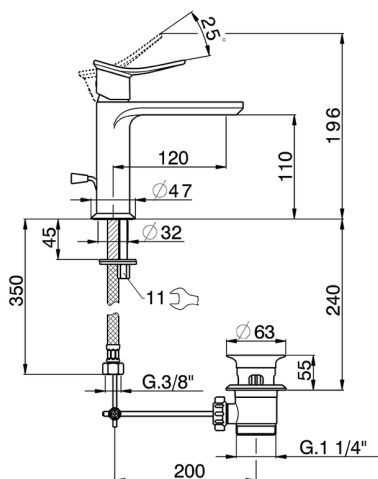

Single lever washbasin mixer HARLOCK_HC000514

MODEL **HC000514**

Single lever washbasin mixer, with 1"1/4 automatic pop up waste, G.3/8" stainless steel flexible hoses

AVAILABLE FINISHINGS

-  **21** 21 Chrome
-  **2P** 2P Rose Gold
-  **2Q** 2Q Black Titanium
-  **40** 40 Matt Black
-  **4Q** 4Q Matt White
-  **6T** 6T Chrome/Matt Black

CHARACTERISTICS

Cartridge Spare Parts **ZZ96550000**

25 mm Cartridge

Hygienic Spray

Shut-off Hand shower, for sanitary cleaning.

Single lever washbasin mixer HARLOCK_HC000514