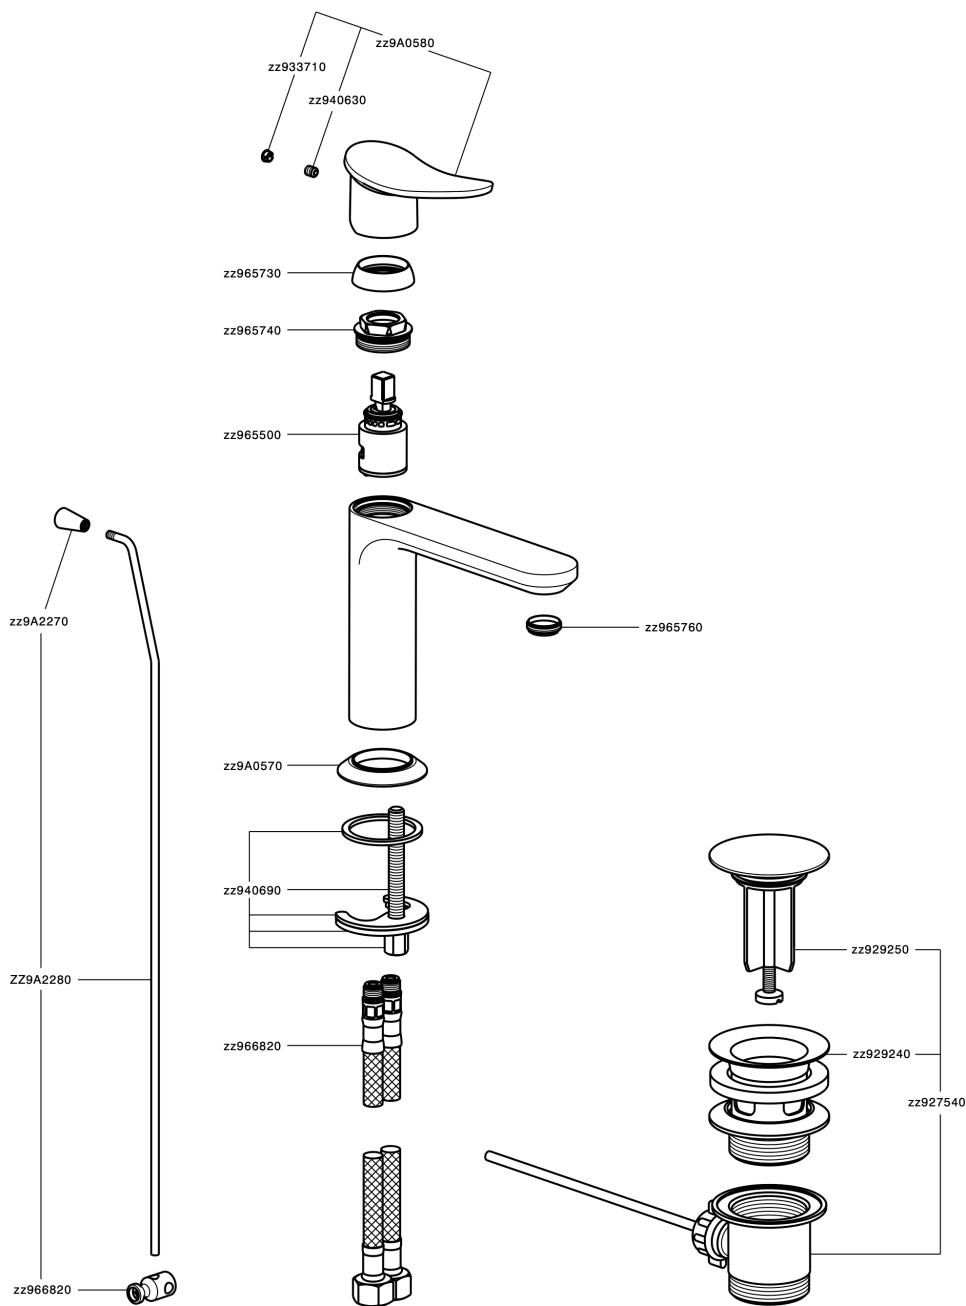

## Single lever washbasin mixer HARLOCK\_HC000514

MODEL **HC000514**

Single lever washbasin mixer, with 1"1/4 automatic pop up waste, G.3/8" stainless steel flexible hoses

### CHARACTERISTICS

Cartridge Spare Parts **ZZ96550000**

**25 mm Cartridge**

### Hygienic Spray

Shut-off Hand shower, for sanitary cleaning.

## Single lever washbasin mixer HARLOCK\_HC000514

HC000514

<https://en.huberitalia.com/single-lever-washbasin-mixer-harlock-hc000514>

2026-06-14