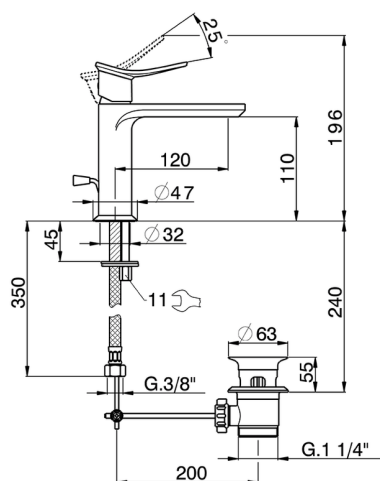

## Single lever washbasin mixer HARLOCK\_HC000514

MODEL **HC000514**

Single lever washbasin mixer, with 1"1/4 automatic pop up waste, G.3/8" stainless steel flexible hoses

### CHARACTERISTICS

Cartridge Spare Parts **ZZ96550000**

**25 mm Cartridge**

## Single lever washbasin mixer HARLOCK\_HC000514

HC000514

<https://en.huberitalia.com/single-lever-washbasin-mixer-harlock-hc000514>

2026-06-14