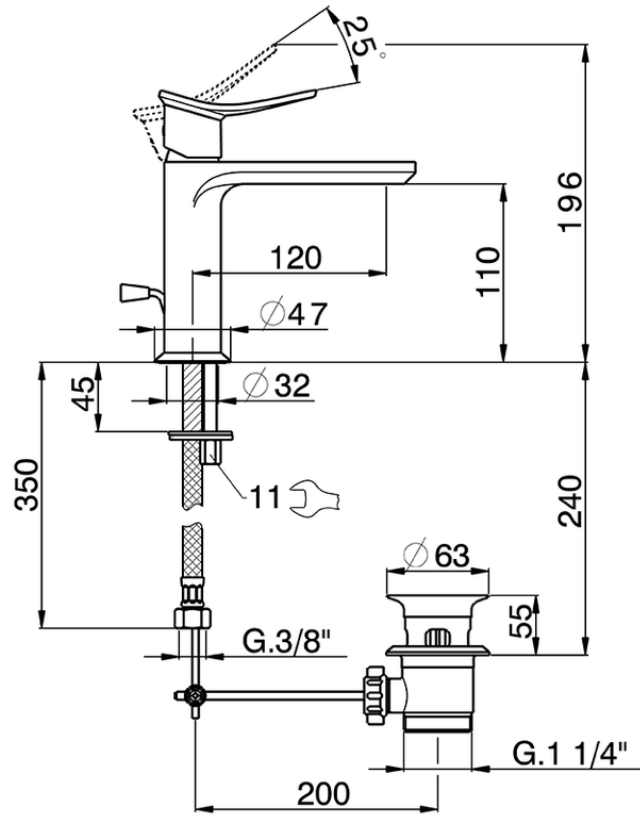

Single lever washbasin mixer HARLOCK\_HC000514

HC000514

<https://en.huberitalia.com/single-lever-washbasin-mixer-harlock-hc000514>

2026-04-06