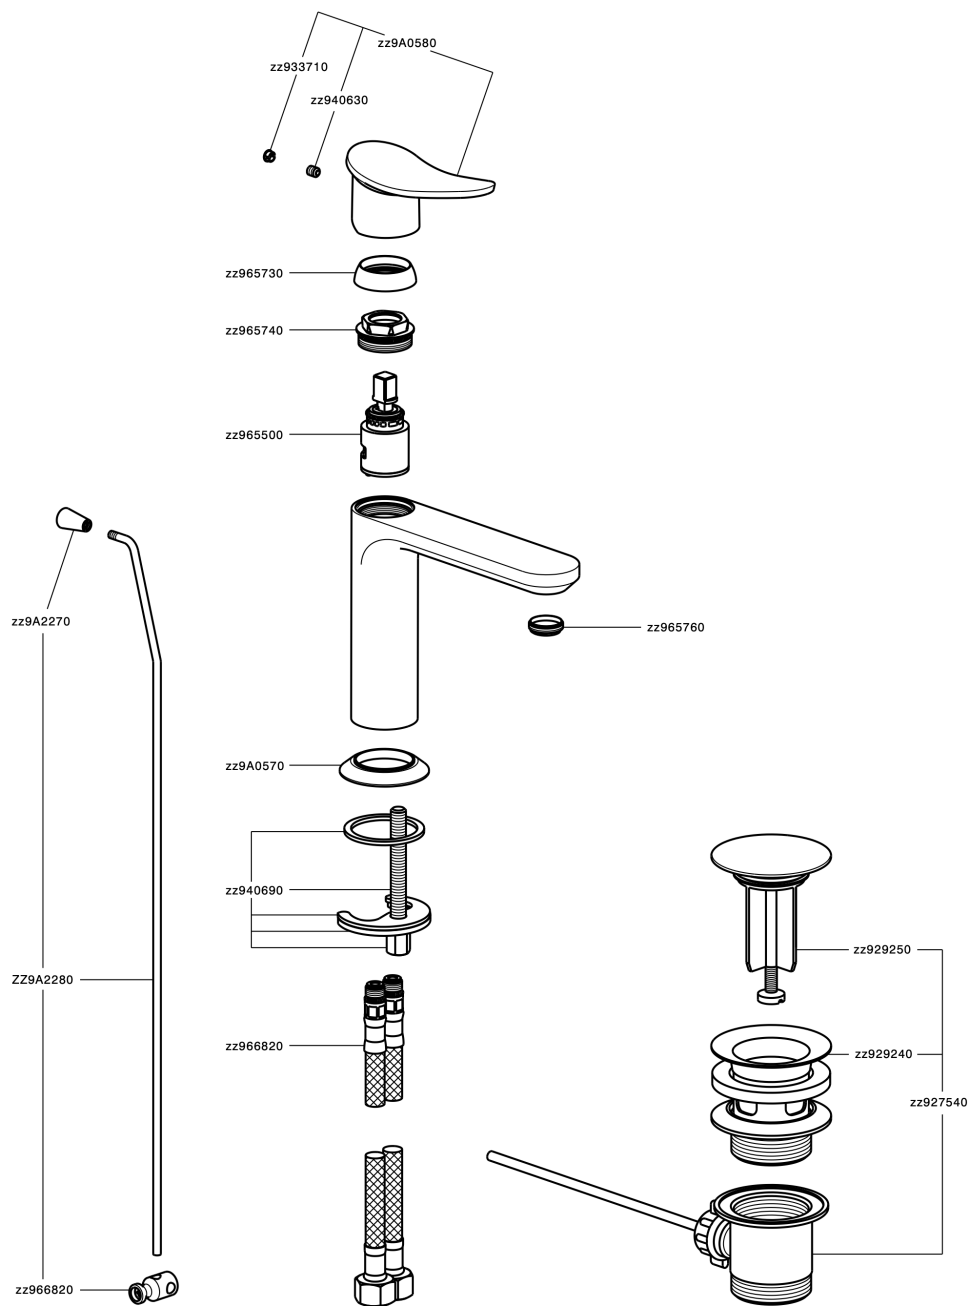

## Single lever washbasin mixer HARLOCK\_HC000514

HC000514

<https://en.huberitalia.com/single-lever-washbasin-mixer-harlock-hc000514>

2026-04-28