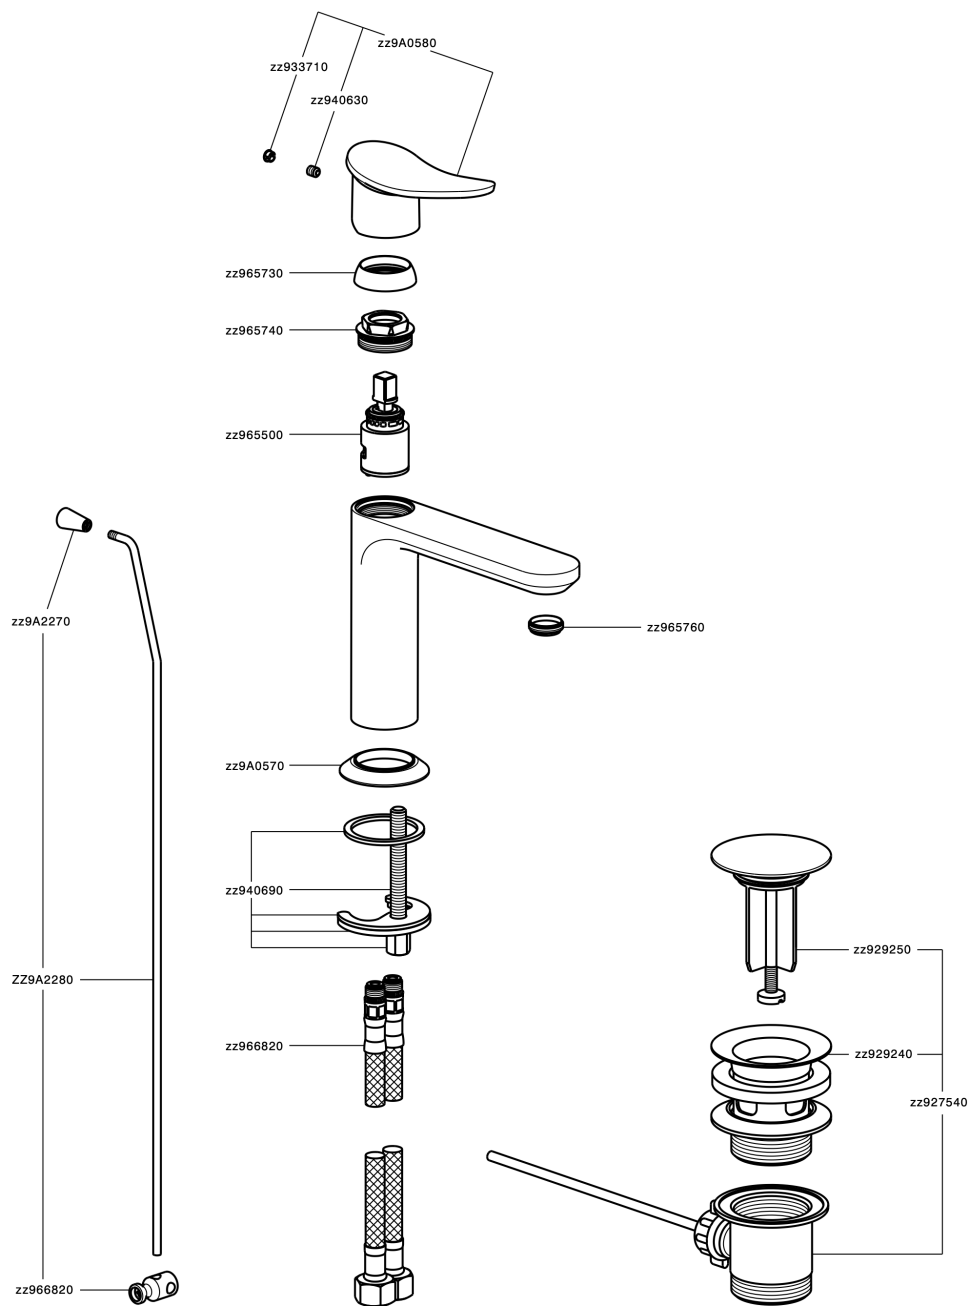

## Single lever washbasin mixer HARLOCK\_HC000514

HC000514

<https://en.huberitalia.com/single-lever-washbasin-mixer-harlock-hc000514>

2026-06-08