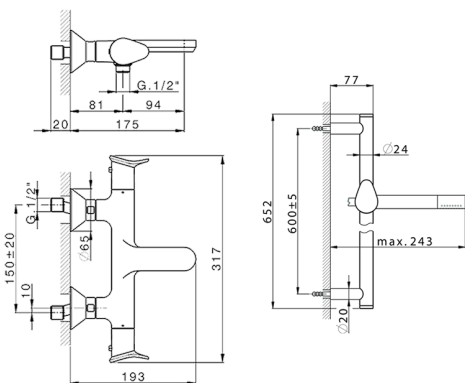

Thermostatic bath-shower mixer with sliding bar HARLOCK_HCS21010

MODEL **HCS21010**

Thermostatic bath-shower mixer with sliding bar, 60 cm slide rail kit with sliding bracket, Brass D.24mm minimalist one spray handshower, 150 cm SUPREME smooth flexible hose

AVAILABLE FINISHINGS

-  **21** 21 Chrome
-  **2P** 2P Rose Gold
-  **2Q** 2Q Black Titanium
-  **40** 40 Matt Black
-  **4Q** 4Q Matt White
-  **6T** 6T Chrome/Matt Black

CHARACTERISTICS

Cartridge Spare Parts **ZZ96551000**

TMX 25 Thermostatic Valve

DeviaStop

The Huber Devia Stop technology allows to adjust the water flow and to direct it to the selected output point (overhead soaker, hand shower, etc).

SafeTouch

The Huber SafeTouch system maintains the mixer body cool to the touch during operation.