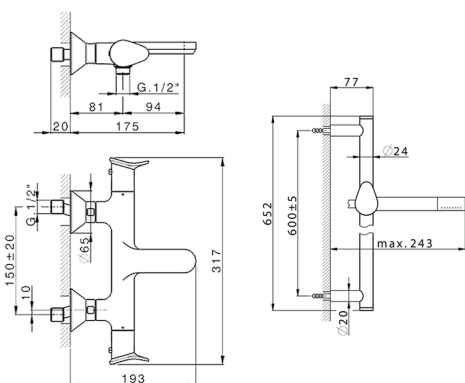

Thermostatic bath-shower mixer with sliding bar HARLOCK_HCS21010

MODEL **HCS21010**

Thermostatic bath-shower mixer with sliding bar, 60 cm slide rail kit with sliding bracket, Brass D.24mm minimalist one spray handshower, 150 cm SUPREME smooth flexible hose

AVAILABLE FINISHINGS

-  **21** 21 Chrome
-  **2P** 2P Rose Gold
-  **2Q** 2Q Black Titanium
-  **40** 40 Matt Black
-  **4Q** 4Q Matt White
-  **6T** 6T Chrome/Matt Black

CHARACTERISTICS

Cartridge Spare Parts **ZZ96551000**

TMX 25 Thermostatic Valve

DeviaStop

The Huber Devia Stop technology allows to adjust the water flow and to direct it to the selected output point (overhead soaker, hand shower, etc).

SafeTouch

The Huber SafeTouch system maintains the mixer body cool to the touch during operation.