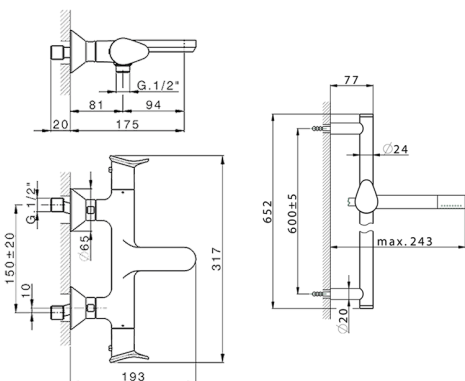

Thermostatic bath-shower mixer with sliding bar HARLOCK_HCS21010

MODEL **HCS21010**

Thermostatic bath-shower mixer with sliding bar, 60 cm slide rail kit with sliding bracket, Brass D.24mm minimalist one spray handshower, 150 cm SUPREME smooth flexible hose

AVAILABLE FINISHINGS

-  **21** 21 Chrome
-  **2P** 2P Rose Gold
-  **2Q** 2Q Black Titanium
-  **40** 40 Matt Black
-  **4Q** 4Q Matt White
-  **6T** 6T Chrome/Matt Black

CHARACTERISTICS

Cartridge Spare Parts **ZZ96551000**

TMX 25 Thermostatic Valve

DeviaStop

The Huber Devia Stop technology allows to adjust the water flow and to direct it to the selected output point (overhead soaker, hand shower, etc).

SafeTouch

The Huber SafeTouch system maintains the mixer body cool to the touch during operation.