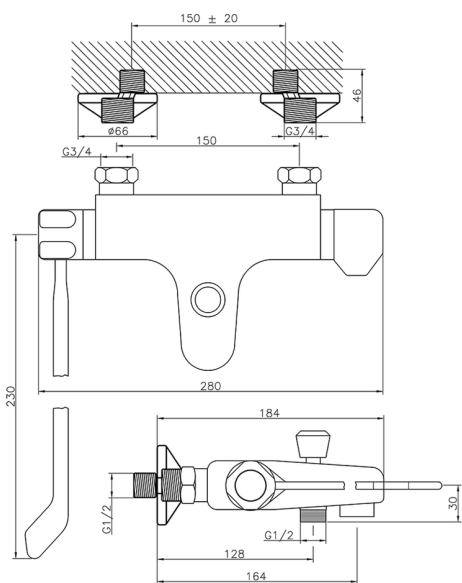

Thermostatic bath mixer CLINIC&TECHNICAL_CLT25020

MODEL **CLT25020**

Thermostatic bath mixer, without shower set, 1/2" M flexible connection, with long lever

AVAILABLE FINISHINGS

21 21 Chrome

CHARACTERISTICS

Cartridge Spare Parts **24.04A.PP**

8x20 Plus P Thermostatic Valve

Thermostatic

The Huber thermostatic is your personal water manager, helping you to handle, control and save water and energy.

2024-11-15