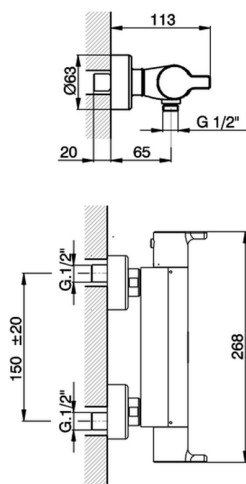

Thermostatic

The Huber thermostatic is your personal water manager, helping you to handle, control and save water and energy.

2024-12-18