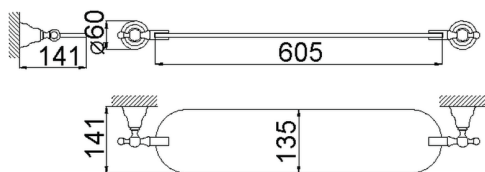

Shelf CROISETTE_4032.01H.

MODEL **4032.01H.**

Shelf, 60 cm in glass

AVAILABLE FINISHINGS

- **AC** AC Satin Brushed Nickel
- **BA** BA Old Bronze
- **CR** CR Chrome
- **2W** 2W Brushed Gold

CHARACTERISTICS