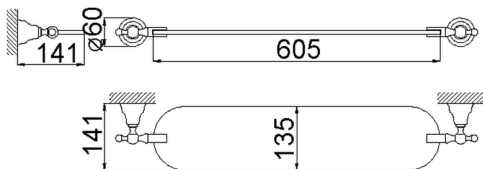

Shelf CROISETTE_4032.01H.

MODEL **4032.01H.**

Shelf, 60 cm in glass

AVAILABLE FINISHINGS

-  **AC** AC Satin Brushed Nickel
-  **BA** BA Old Bronze
-  **CR** CR Chrome
-  **2W** 2W Brushed Gold

CHARACTERISTICS