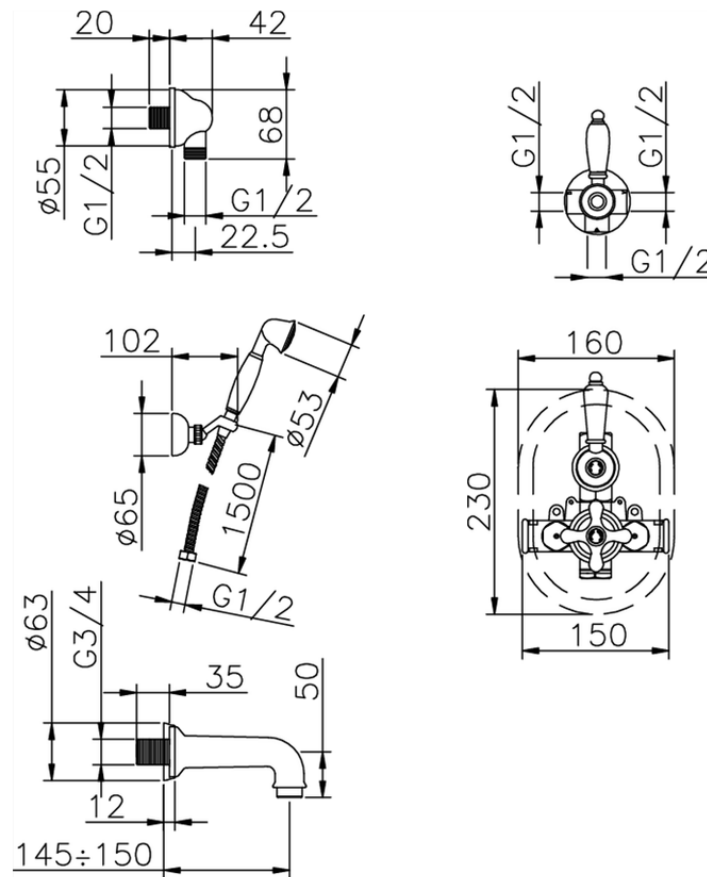

Concealed thermostatic bath mixer CROISETTE_915.CS01H.

915.CS01H.

<https://en.huberitalia.com/concealed-thermostatic-bath-mixer-croisette-915-cs01h>

2024-12-19