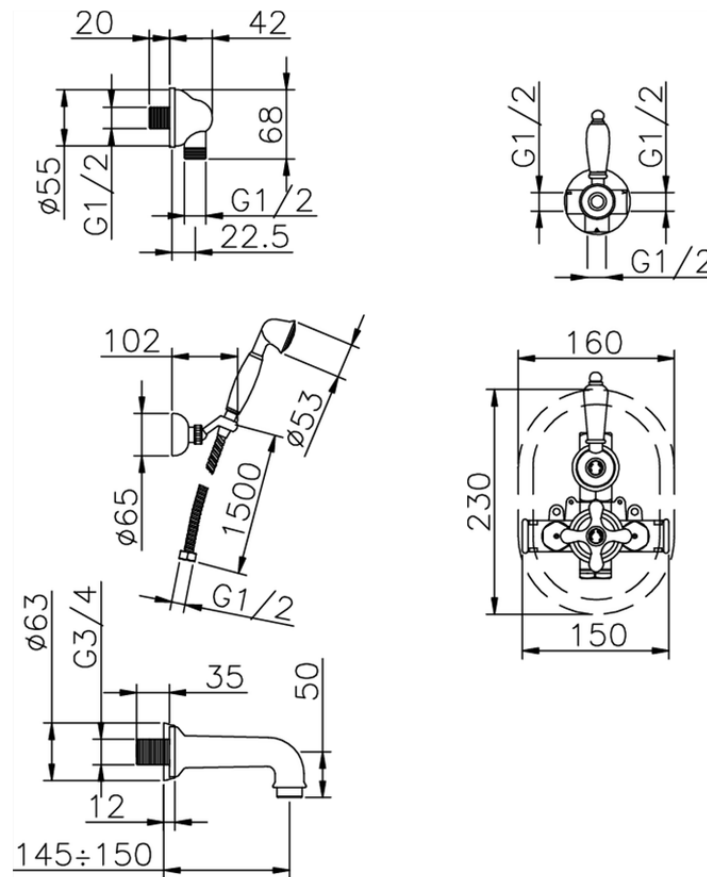

Concealed thermostatic bath mixer CROISSETTE_915.CS01H.

915.CS01H.

<https://en.huberitalia.com/concealed-thermostatic-bath-mixer-croisette-915-cs01h>

2024-12-18