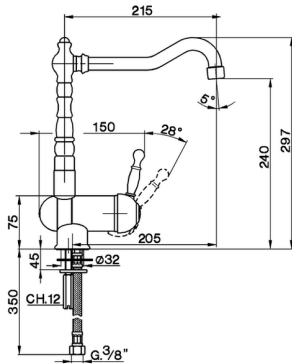

Single lever sink mixer with reclined spout KITCHEN_AY901530

MODEL **AY901530**

Single lever sink mixer with reclined spout, swivel spout, G.3/8" stainless steel flexible hose

AVAILABLE FINISHINGS

-  **21** 21 Chrome
-  **26** 26 Old Copper
-  **27** 27 Old Bronze
-  **2A** 2A Satin Brushed Nickel

CHARACTERISTICS

Cartridge Spare Parts **ZZ92909000**

43 mm Cartridge

2024-12-04