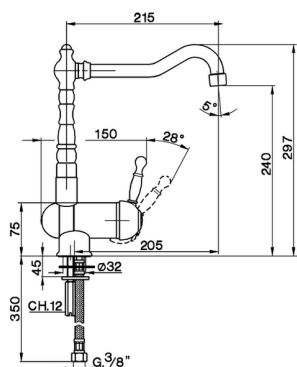

## Single lever sink mixer with reclined spout KITCHEN\_AY901530

MODEL **AY901530**

Single lever sink mixer with reclined spout, swivel spout, G.3/8" stainless steel flexible hose

### CHARACTERISTICS

Cartridge Spare Parts **ZZ92909000**

**43 mm Cartridge**

2024-12-21