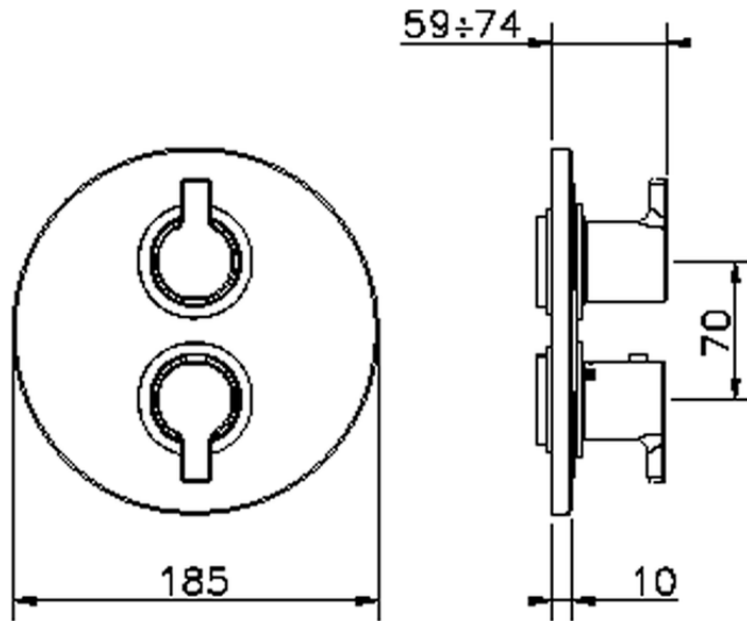

Exposed part for con.thermo.shower valve, 2-outlet H2_H2018100

H2018100

<https://en.huberitalia.com/exposed-part-for-con-thermo-shower-valve-2-outlet-h2-h2018100>

Piastra/Plate/Plaque/Platte/Placa

2-3mm: XX 25-40 YY 76-91

10 mm: XX 16-31 YY 65-80