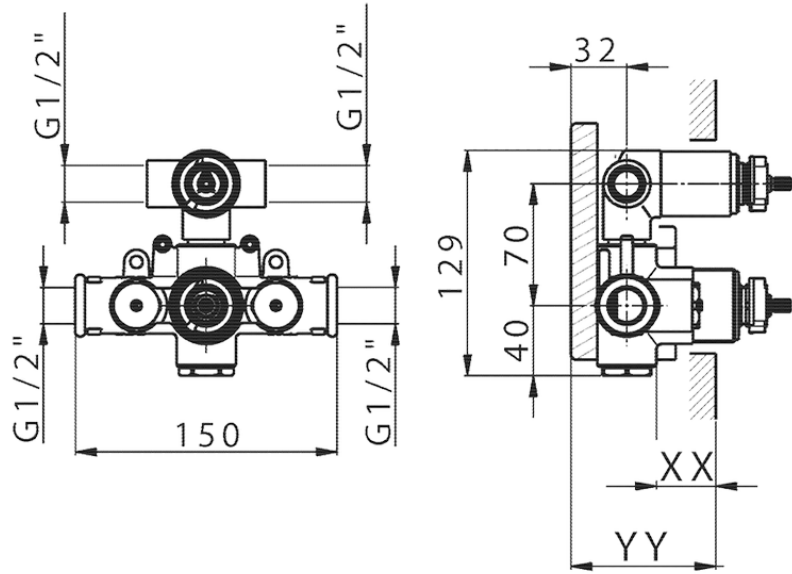

Exposed part for con.thermo.shower valve, 2-outlet H2_H2018100

H2018100

<https://en.huberitalia.com/exposed-part-for-con-thermo-shower-valve-2-outlet-h2-h2018100>

Piastra/Plate/Plaque/Platte/Placa

2-3mm: XX 25-40 YY 76-91

10 mm: XX 16-31 YY 65-80